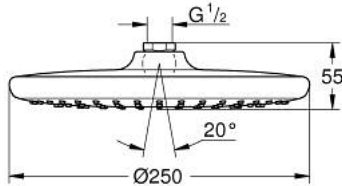

26 666 000 TEMPESTA 250 HEAD SHOWER 1 SPRAY

PRODUCT DESCRIPTION

- Colour: Chrome
- Rain
- Ø 250 mm
- head shower with white rear cover
- ball joint with turning angle $\pm 10^\circ$
- connection thread 1/2"
- GROHE Water Saving 9,5 l/min flow limiter
- GROHE DreamSpray perfect spray pattern
- GROHE Long-Life finish
- SpeedClean anti-limescale system
- Inner WaterGuide for a longer life
- suitable for instantaneous heater
- min. recommended pressure 0.2 bar
- professional edition

26 666 000 TEMPESTA 250 HEAD SHOWER 1 SPRAY

SPARE PARTS, February 2019 – now

1: Fibre seal dia. Ø 18,5 x Ø 12 x 2 (Spare part-nr. 0138900M)

2: Strainer (Spare part-nr. 48007000)