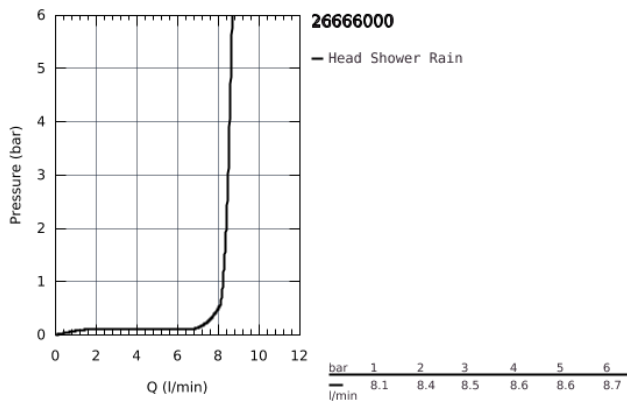

26 666 000 TEMPESTA 250 HEAD SHOWER 1 SPRAY

PRODUCT DESCRIPTION

- Colour: Chrome
- Rain
- Ø 250 mm
- head shower with white rear cover
- ball joint with turning angle $\pm 10^\circ$
- connection thread 1/2"
- GROHE Water Saving 9,5 l/min flow limiter
- GROHE DreamSpray perfect spray pattern
- GROHE Long-Life finish
- SpeedClean anti-limescale system
- Inner WaterGuide for a longer life
- suitable for instantaneous heater
- min. recommended pressure 0.2 bar
- professional edition

26 666 000 TEMPESTA 250 HEAD SHOWER 1 SPRAY

SPARE PARTS, February 2019 – now

1: Fibre seal dia. Ø 18,5 x Ø 12 x 2 (Spare part-nr. 0138900M)

2: Strainer (Spare part-nr. 48007000)