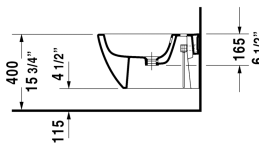

**Happy D.2 Bidet wall-mounted # 225815..00 / 225815..00**

| < 14" Inch > |

Bidet wall-mounted	Dimension	Weight	Order number
with overflow, with faucet deck, overflow clip Chrome included, Durafix included, cUPC® listed*			
<b>Colors</b>			
00 White 13 Anthracite Matte			
<b>Variant</b>			
inside color White, outside color White	14" x 21 1/4" Inch	41 lb	225815..00
inside color Anthracite Matte, outside color Anthracite Matte	14" x 21 1/4" Inch	41 lb	225815..00
<b>Infobox</b>			
* Complies with following standards: ASME A112.19.2/CSA B45.1, Durafix for concealed installation is included, In-wall carrier required for installation			
Siphon for bidet with extended outlet pipe	1 1/4" x 19 3/4" Inch	1.3 lb	005027
Hardware for wall-mounted bidet and wall-mounted toilet	Ø 1/2" x 7 1/8" Inch	0.4 lb	006500

*All drawings contain the necessary measurements which are subject to standard tolerances. They are stated in inch & mm and are non-binding. Exact measurements, in particular for customized installation scenarios, can only be taken from the finished ceramic piece.*