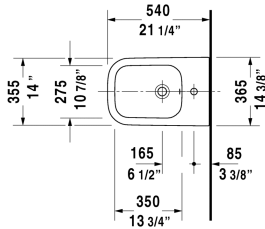

**Happy D.2 Bidet wall-mounted # 225815..00 / 225815..00**

| < 14" Inch > |

Bidet wall-mounted	Dimension	Weight	Order number
with overflow, with faucet deck, overflow clip Chrome included, Durafix included, cUPC® listed*			
<b>Colors</b>			
00 White 13 Anthracite Matte			
<b>Variant</b>			
inside color White, outside color White	14" x 21 1/4" Inch	41 lb	225815..00
inside color Anthracite Matte, outside color Anthracite Matte	14" x 21 1/4" Inch	41 lb	225815..00
<b>Infobox</b>			
* Complies with following standards: ASME A112.19.2/CSA B45.1, Durafix for concealed installation is included, In-wall carrier required for installation			
Siphon for bidet with extended outlet pipe	1 1/4" x 19 3/4" Inch	1.3 lb	005027
Hardware for wall-mounted bidet and wall-mounted toilet	Ø 1/2" x 7 1/8" Inch	0.4 lb	006500

*All drawings contain the necessary measurements which are subject to standard tolerances. They are stated in inch & mm and are non-binding. Exact measurements, in particular for customized installation scenarios, can only be taken from the finished ceramic piece.*