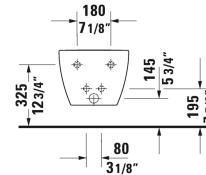

**Happy D.2 Bidet wall-mounted # 225815..00 / 225815..00**

| < 14" Inch > |

Bidet wall-mounted	Dimension	Weight	Order number
with overflow, with faucet deck, overflow clip Chrome included, Durafix included, cUPC® listed*			
<b>Colors</b>			
00 White 13 Anthracite Matte			
<b>Variant</b>			
inside color White, outside color White	14" x 21 1/4" Inch	41 lb	225815..00
inside color Anthracite Matte, outside color Anthracite Matte	14" x 21 1/4" Inch	41 lb	225815..00
<b>Infobox</b>			
* Complies with following standards: ASME A112.19.2/CSA B45.1, Durafix for concealed installation is included, In-wall carrier required for installation			
Siphon for bidet with extended outlet pipe	1 1/4" x 19 3/4" Inch	1.3 lb	005027
Hardware for wall-mounted bidet and wall-mounted toilet	Ø 1/2" x 7 1/8" Inch	0.4 lb	006500

*All drawings contain the necessary measurements which are subject to standard tolerances. They are stated in inch & mm and are non-binding. Exact measurements, in particular for customized installation scenarios, can only be taken from the finished ceramic piece.*