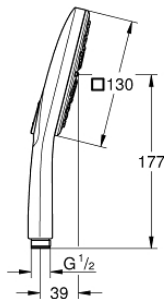

26 582 000 HAND SHOWER 3 SPRAYS

PRODUCT DESCRIPTION

- spray plate chrome
- GROHE Rain including DripStop, Jet including DripStop, ActiveMassage
- **GROHE EcoJoy** 9.5 l/min flow limiter
- **GROHE DreamSpray** perfect spray pattern
- **GROHE SmartTip** showering spray selection via push of a ring
- **GROHE RainStart** - hand shower starts always with Rain spray pattern
- **GROHE StarLight** chrome finish
- **SpeedClean** anti-lime system
- **Inner WaterGuide** for a longer life
- universal mounting system, fitting all standard shower hoses
- suitable for instantaneous heater

26 582 000 HAND SHOWER 3 SPRAYS

26 582 000 **HAND SHOWER 3 SPRAYS**

SPARE PARTS

1: Dirt strainer (Order-nr. 0700200M)