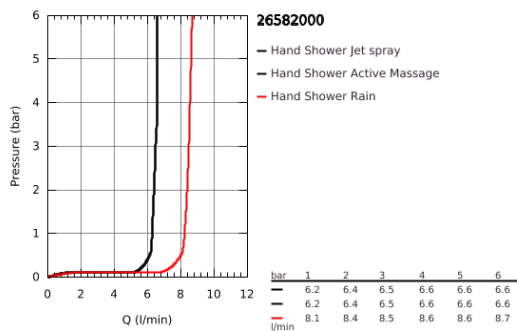

26 582 000 HAND SHOWER 3 SPRAYS

PRODUCT DESCRIPTION

- spray plate chrome
- GROHE Rain including DripStop, Jet including DripStop, ActiveMassage
- **GROHE EcoJoy** 9.5 l/min flow limiter
- **GROHE DreamSpray** perfect spray pattern
- **GROHE SmartTip** showering spray selection via push of a ring
- **GROHE RainStart** - hand shower starts always with Rain spray pattern
- **GROHE StarLight** chrome finish
- **SpeedClean** anti-lime system
- **Inner WaterGuide** for a longer life
- universal mounting system, fitting all standard shower hoses
- suitable for instantaneous heater

26 582 000 HAND SHOWER 3 SPRAYS

26 582 000 **HAND SHOWER 3 SPRAYS**

SPARE PARTS

1: Dirt strainer (Order-nr. 0700200M)