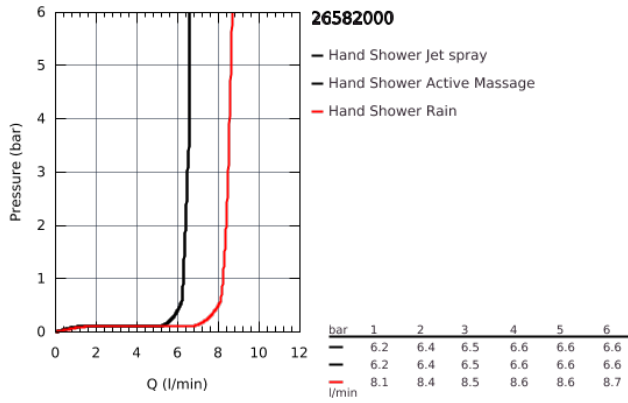

26 582 000 HAND SHOWER 3 SPRAYS

PRODUCT DESCRIPTION

- spray plate chrome
- GROHE Rain including DripStop, Jet including DripStop, ActiveMassage
- **GROHE EcoJoy** 9.5 l/min flow limiter
- **GROHE DreamSpray** perfect spray pattern
- **GROHE SmartTip** showering spray selection via push of a ring
- **GROHE RainStart** - hand shower starts always with Rain spray pattern
- **GROHE StarLight** chrome finish
- **SpeedClean** anti-lime system
- **Inner WaterGuide** for a longer life
- universal mounting system, fitting all standard shower hoses
- suitable for instantaneous heater

26 582 000 HAND SHOWER 3 SPRAYS

26 582 000 **HAND SHOWER 3 SPRAYS**

SPARE PARTS

1: Dirt strainer (Order-nr. 0700200M)