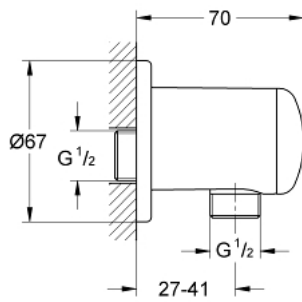

## 28 671 000 SHOWER OUTLET ELBOW, 1/2"

### PRODUCT DESCRIPTION

- male thread
- suitable to the Relexa plus handsprays
- Single (28 212)
- Exquisit (28 216)
- Duo (28 419)
- Duo (28 261)
- Trio (28 421)
- Trio (28 578)
- **GROHE StarLight** chrome finish

Pure Freude  
an Wasser

28 671 000 **SHOWER OUTLET ELBOW, 1/2"**

**UNITS PER PACKAGE**

1: Cap (Order-nr. 45364000)

83 455  
06.11.93  
Well

28.672us 28.673

28.671