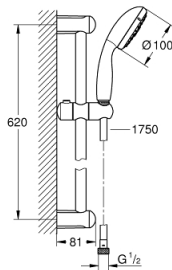

## 27 795 001 NEW TEMPESTA SHOWER RAIL SET 4 SPRAYS

### PRODUCT DESCRIPTION

- hand shower (28 578)
- shower rail, 600 mm (27 523)
- Relexaflex hose 1750 mm 1/2" x 1/2" (28 154)
- **GROHE DreamSpray** perfect spray pattern
- **GROHE StarLight** chrome finish
- **SpeedClean** anti-limescale system
- **Inner WaterGuide** for a longer life
- ShockProof silicone ring prevents damage caused by a shower falling
- min. recommended pressure 1.0 bar

27 795 001 **NEW TEMPESTA SHOWER RAIL SET 4 SPRAYS**