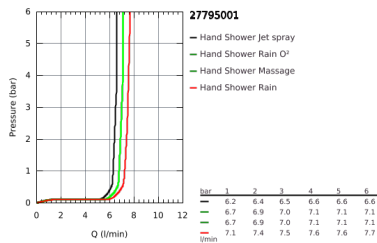

## 27 795 001 NEW TEMPESTA SHOWER RAIL SET 4 SPRAYS

### PRODUCT DESCRIPTION

- hand shower (28 578)
- shower rail, 600 mm (27 523)
- Relexaflex hose 1750 mm 1/2" x 1/2" (28 154)
- **GROHE DreamSpray** perfect spray pattern
- **GROHE StarLight** chrome finish
- **SpeedClean** anti-limescale system
- **Inner WaterGuide** for a longer life
- ShockProof silicone ring prevents damage caused by a shower falling
- min. recommended pressure 1.0 bar