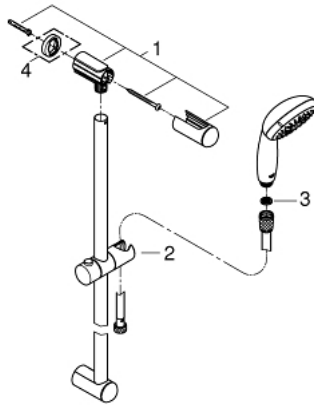

## 27 795 001 NEW TEMPESTA SHOWER RAIL SET 4 SPRAYS

### PRODUCT DESCRIPTION

- hand shower (28 578)
- shower rail, 600 mm (27 523)
- Relexaflex hose 1750 mm 1/2" x 1/2" (28 154)
- **GROHE DreamSpray** perfect spray pattern
- **GROHE StarLight** chrome finish
- **SpeedClean** anti-limescale system
- **Inner WaterGuide** for a longer life
- ShockProof silicone ring prevents damage caused by a shower falling
- min. recommended pressure 1.0 bar

27 795 001 **NEW TEMPESTA SHOWER RAIL SET 4 SPRAYS**