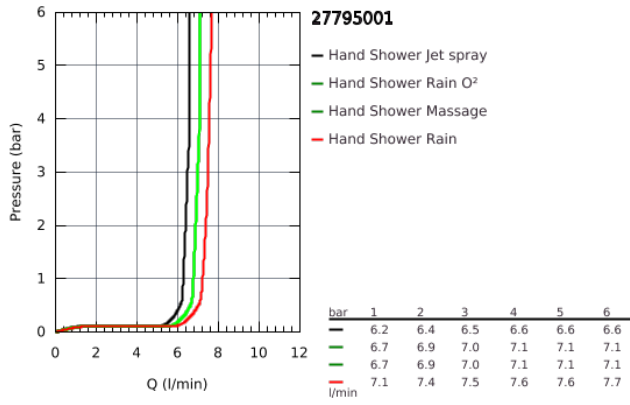

27 795 001 **NEW TEMPESTA SHOWER RAIL SET 4 SPRAYS**