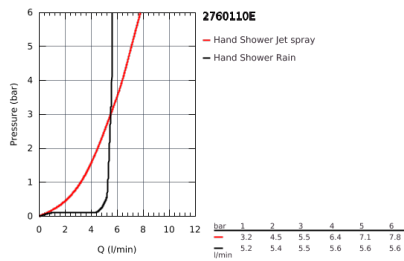

### PRODUCT DESCRIPTION

- hand shower Tempesta 100 II (27 597)
- wall shower holder adjustable (27 595)
- Relaxaflex hose 1750 mm 1/2" x 1/2" (28 154)
- **GROHE EcoJoy** 5.7 l/min. flow limiter
- **GROHE DreamSpray** perfect spray pattern
- **GROHE StarLight** chrome finish
- **SpeedClean** anti-limescale system
- **Inner WaterGuide** for a longer life
- ShockProof silicone ring prevents damage caused by a shower falling
- min. recommended pressure 1.0 bar