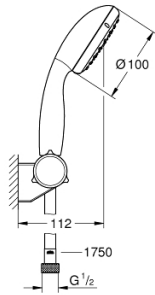

## 27 601 10E NEW TEMPESTA WALL HOLDER SET 2 SPRAYS

### PRODUCT DESCRIPTION

- hand shower Tempesta 100 II (27 597)
- wall shower holder adjustable (27 595)
- Relaxaflex hose 1750 mm 1/2" x 1/2" (28 154)
- **GROHE EcoJoy** 5.7 l/min. flow limiter
- **GROHE DreamSpray** perfect spray pattern
- **GROHE StarLight** chrome finish
- **SpeedClean** anti-limescale system
- **Inner WaterGuide** for a longer life
- ShockProof silicone ring prevents damage caused by a shower falling
- min. recommended pressure 1.0 bar

## 27 601 10E NEW TEMPESTA WALL HOLDER SET 2 SPRAYS

**SPARE PARTS**, August 2010 – now

1: Strainer (Order-nr. 0700200M)

2: Cover plate (Order-nr. 45652P00)