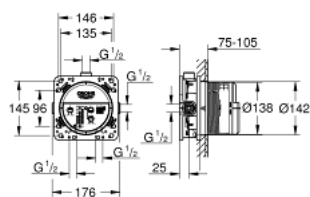

35 600 000 UNIVERSAL ROUGH-IN BOX, 1/2"

TOOTE KIRJELDUS

- 3 outlets 1/2"
- 2 inlets below, 1/2"
- installation depth 75-105 mm
- connection unit in DR brass
- pre-mounted flushing plug
- stable build-in box and protective cover
- fixation options for solid walls and dry cladding
- gasket
- without set for final installation

35 600 000 **UNIVERSAL ROUGH-IN BOX, 1/2"**

VARUOSAD

1: Seal kit (Tellimuse number 48263000)*

* Lisatarvikud