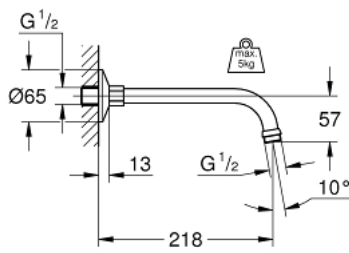

27 406 000 **RELEXA SHOWER ARM 218 MM**

**PRODUCT DESCRIPTION**

- Colour: chrome
- connection thread ½"
- projection 218 mm
- sliding escutcheon
- GROHE Long-Life finish

27 406 000 **RELEXA SHOWER ARM 218 MM**

**SPARE PARTS**, January 1977 – spareParts.validDate.now

1: Escutcheon 1/2" (Order-nr. 02201000)