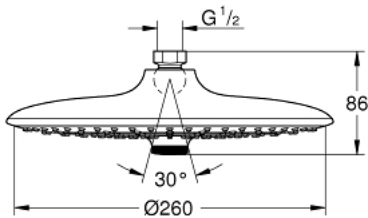

26 455 000 EUPHORIA HEAD SHOWER 3 SPRAYS

PRODUCT DESCRIPTION

- Rain, SmartRain, Jet
- Ø 260 mm
- Ball joint +/- 15° rotatable
- connection thread 1/2"
- **GROHE DreamSpray** perfect spray pattern
- **GROHE StarLight** chrome finish
- **SpeedClean** anti-limescale system
- **Inner WaterGuide** for a longer life
- suitable for instantaneous heater

26 455 000 EUPHORIA HEAD SHOWER 3 SPRAYS

26 455 000 EUPHORIA HEAD SHOWER 3 SPRAYS

SPARE PARTS, October 2016 – now

1: Fibre seal dia. \varnothing 18,5 x \varnothing 12 x 2 (Order-nr. 0138900M)

2: Strainer (Order-nr. 48007000)