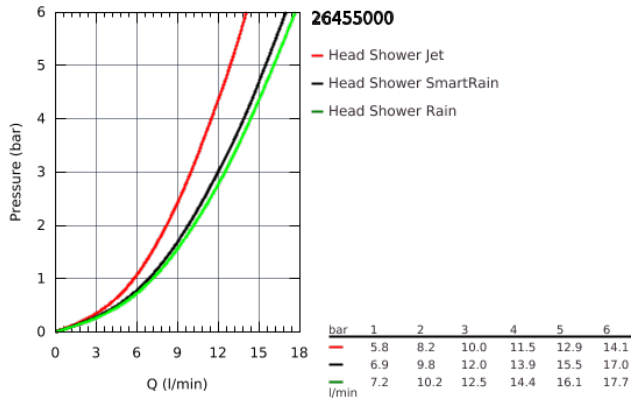

26 455 000 EUPHORIA HEAD SHOWER 3 SPRAYS

PRODUCT DESCRIPTION

- Rain, SmartRain, Jet
- Ø 260 mm
- Ball joint +/- 15° rotatable
- connection thread 1/2"
- **GROHE DreamSpray** perfect spray pattern
- **GROHE StarLight** chrome finish
- **SpeedClean** anti-limescale system
- **Inner WaterGuide** for a longer life
- suitable for instantaneous heater

26 455 000 EUPHORIA HEAD SHOWER 3 SPRAYS

26 455 000 EUPHORIA HEAD SHOWER 3 SPRAYS

SPARE PARTS, October 2016 – now

1: Fibre seal dia. \varnothing 18,5 x \varnothing 12 x 2 (Order-nr. 0138900M)

2: Strainer (Order-nr. 48007000)