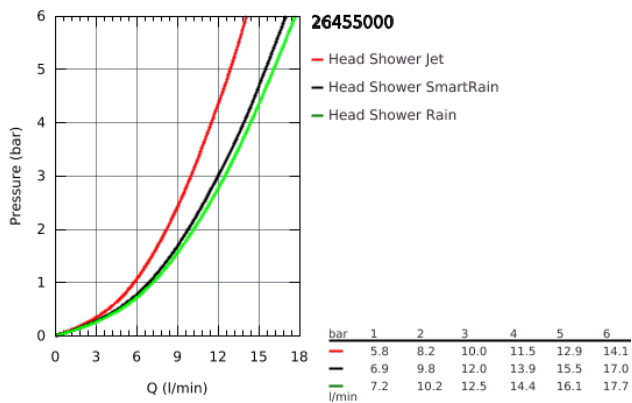

26 455 000 EUPHORIA HEAD SHOWER 3 SPRAYS

PRODUCT DESCRIPTION

- Rain, SmartRain, Jet
- Ø 260 mm
- Ball joint +/- 15° rotatable
- connection thread 1/2"
- **GROHE DreamSpray** perfect spray pattern
- **GROHE StarLight** chrome finish
- **SpeedClean** anti-limescale system
- **Inner WaterGuide** for a longer life
- suitable for instantaneous heater

26 455 000 EUPHORIA HEAD SHOWER 3 SPRAYS

26 455 000 EUPHORIA HEAD SHOWER 3 SPRAYS

SPARE PARTS, October 2016 – now

1: Fibre seal dia. \varnothing 18,5 x \varnothing 12 x 2 (Order-nr. 0138900M)

2: Strainer (Order-nr. 48007000)