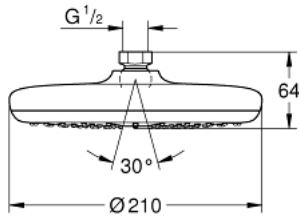

### PRODUCT DESCRIPTION

- Rain
- Ø 210 mm
- Ball joint +/- 15° rotatable
- connection thread 1/2"
- **GROHE DreamSpray** perfect spray pattern
- **GROHE StarLight** chrome finish
- **SpeedClean** anti-limescale system
- **Inner WaterGuide** for a longer life
- **suitable for instantaneous heater**

## 26 408 000 NEW TEMPESTA HEAD SHOWER 1 SPRAY

**SPARE PARTS**, July 2016 – now

1: Fibre seal dia.  $\varnothing$  18,5 x  $\varnothing$  12 x 2 (Order-nr. 0138900M)

2: Strainer (Order-nr. 48007000)