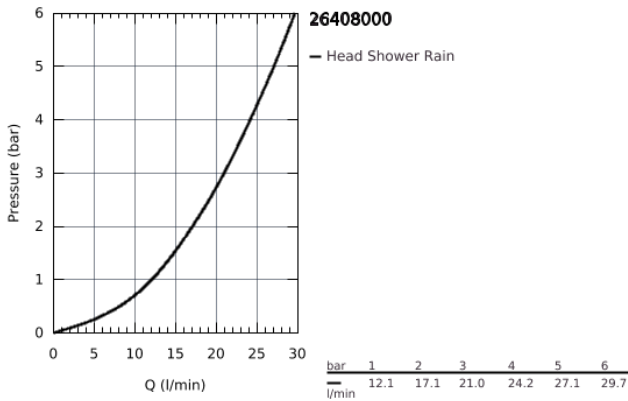

## 26 408 000 NEW TEMPESTA HEAD SHOWER 1 SPRAY

### PRODUCT DESCRIPTION

- Rain
- Ø 210 mm
- Ball joint +/- 15° rotatable
- connection thread 1/2"
- **GROHE DreamSpray** perfect spray pattern
- **GROHE StarLight** chrome finish
- **SpeedClean** anti-limescale system
- **Inner WaterGuide** for a longer life
- **suitable for instantaneous heater**

## 26 408 000 NEW TEMPESTA HEAD SHOWER 1 SPRAY

**SPARE PARTS**, July 2016 – now

1: Fibre seal dia.  $\varnothing$  18,5 x  $\varnothing$  12 x 2 (Order-nr. 0138900M)

2: Strainer (Order-nr. 48007000)