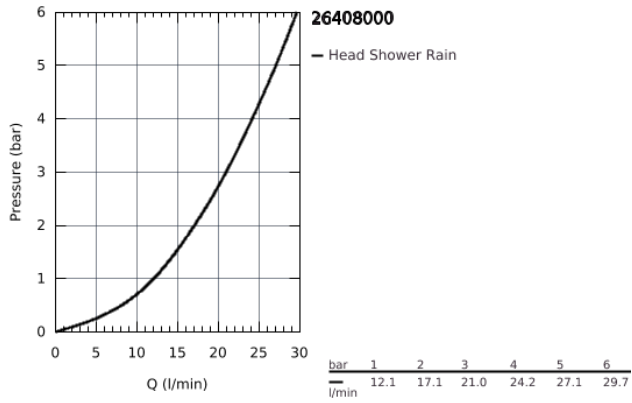

## 26 408 000 NEW TEMPESTA HEAD SHOWER 1 SPRAY

### PRODUCT DESCRIPTION

- Rain
- Ø 210 mm
- Ball joint +/- 15° rotatable
- connection thread 1/2"
- **GROHE DreamSpray** perfect spray pattern
- **GROHE StarLight** chrome finish
- **SpeedClean** anti-limescale system
- **Inner WaterGuide** for a longer life
- **suitable for instantaneous heater**

## 26 408 000 NEW TEMPESTA HEAD SHOWER 1 SPRAY

**SPARE PARTS**, July 2016 – now

1: Fibre seal dia.  $\varnothing$  18,5 x  $\varnothing$  12 x 2 (Order-nr. 0138900M)

2: Strainer (Order-nr. 48007000)