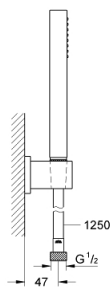

## 27 702 000 EUPHORIA CUBE WALL HOLDER SET 1 SPRAY

### PRODUCT DESCRIPTION

- Hand shower (27 698 000)
- wall shower holder (27 693 000)
- Silverflex shower hose 1250 mm (28 362)
- **GROHE DreamSpray** perfect spray pattern
- **GROHE StarLight** chrome finish
- **SpeedClean** anti-limescale system
- **Inner WaterGuide** for a longer life
- **Twistfree** preventing the hose from twisting