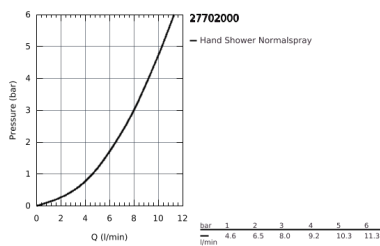

### PRODUCT DESCRIPTION

- Hand shower (27 698 000)
- wall shower holder (27 693 000)
- Silverflex shower hose 1250 mm (28 362)
- **GROHE DreamSpray** perfect spray pattern
- **GROHE StarLight** chrome finish
- **SpeedClean** anti-limescale system
- **Inner WaterGuide** for a longer life
- **Twistfree** preventing the hose from twisting