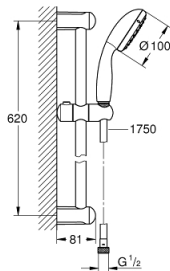

## 27 853 001 NEW TEMPESTA SHOWER RAIL SET 1 SPRAY

### PRODUCT DESCRIPTION

- 50001JK7
- shower rail, 600 mm (27 523)
- Relexaflex hose 1750 mm 1/2" x 1/2" (28 154)
- **GROHE DreamSpray** perfect spray pattern
- **GROHE StarLight** chrome finish
- **SpeedClean** anti-limescale system
- **Inner WaterGuide** for a longer life
- ShockProof silicone ring prevents damage caused by a shower falling
- min. recommended pressure 1.0 bar