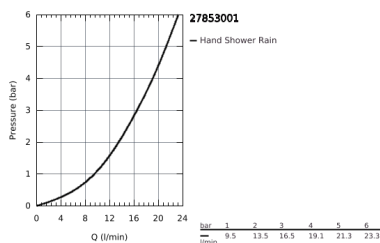

## 27 853 001 NEW TEMPESTA SHOWER RAIL SET 1 SPRAY

### PRODUCT DESCRIPTION

- 50001JK7
- shower rail, 600 mm (27 523)
- Relexaflex hose 1750 mm 1/2" x 1/2" (28 154)
- **GROHE DreamSpray** perfect spray pattern
- **GROHE StarLight** chrome finish
- **SpeedClean** anti-limescale system
- **Inner WaterGuide** for a longer life
- ShockProof silicone ring prevents damage caused by a shower falling
- min. recommended pressure 1.0 bar