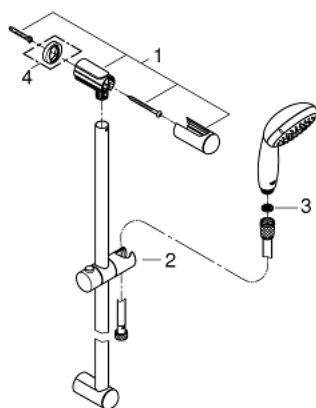

## 27 853 001 NEW TEMPESTA SHOWER RAIL SET 1 SPRAY

### PRODUCT DESCRIPTION

- 50001JK7
- shower rail, 600 mm (27 523)
- Relexaflex hose 1750 mm 1/2" x 1/2" (28 154)
- **GROHE DreamSpray** perfect spray pattern
- **GROHE StarLight** chrome finish
- **SpeedClean** anti-limescale system
- **Inner WaterGuide** for a longer life
- ShockProof silicone ring prevents damage caused by a shower falling
- min. recommended pressure 1.0 bar