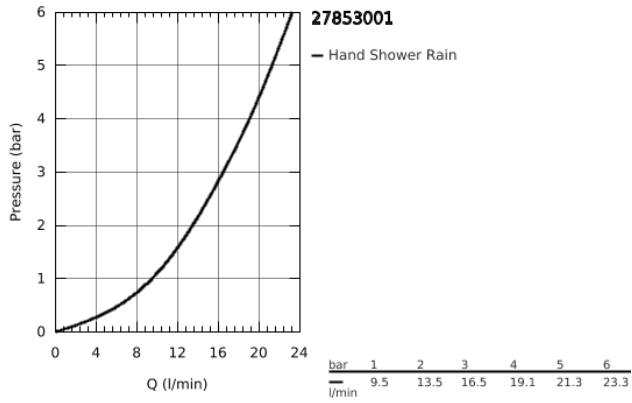

27 853 001 NEW TEMPESTA SHOWER RAIL SET 1 SPRAY