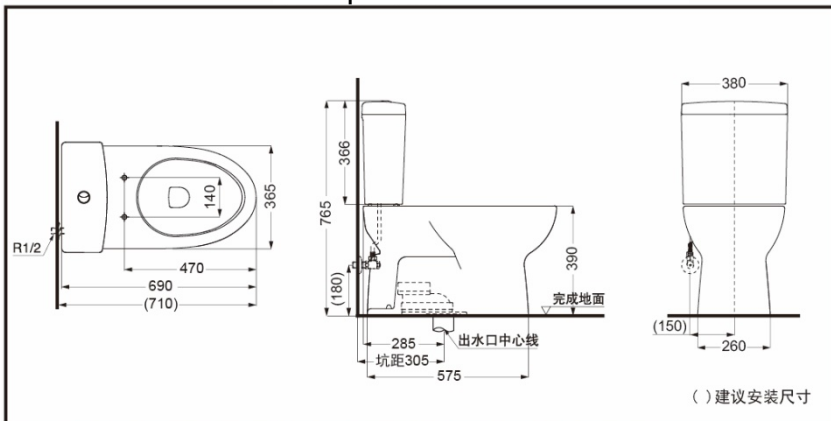

C320E1B/S320DEB

Reduce  
The Water

Cefiontect

C320E1B/S320DEB Two-piece Toilet

TOTO(CHINA) CO.,LTD. All rights reserved.

### FEATURES

- 3.0/4.8L flushing system, low consumption.
- Simple and elegant appearance.
- With CeFiONtect and smooth surface exceeding nanometer-class designed for providing no gap to contain adhered stain and ensuring easier cleaning Without need of excessive water and detergent.

### SPECIFICS

- Size : 690x380x765mm  
 Flush Volume: 3.0/4.8L  
 Nominal water consumption : 3.6L  
 Water efficiency grade : Grade1  
 Drainage mode : Underneath Drainage  
 Flush type : Wash down  
 Rough-in : 305mm  
 Water Inlet Requirement : 0.07MPa(Dynamic Pressure)~0.75MPa(Static Pressure)