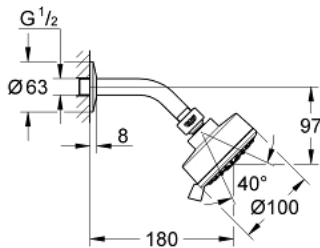

26 090 001 NEW TEMPESTA COSMOPOLITAN HEAD SHOWER SET 3 SPRAYS

PRODUCT DESCRIPTION

- GROHE Rain O2, Rain, Massage
- Ball joint +/- 15° rotatable
- shower arm with connection thread 1/2"
- escutcheon
- **GROHE DreamSpray** perfect spray pattern
- **GROHE StarLight** chrome finish
- **SpeedClean** anti-limescale system
- **Inner WaterGuide** for a longer life
- suitable for instantaneous heater

26 090 001 NEW TEMPESTA COSMOPOLITAN HEAD SHOWER SET 3 SPRAYS