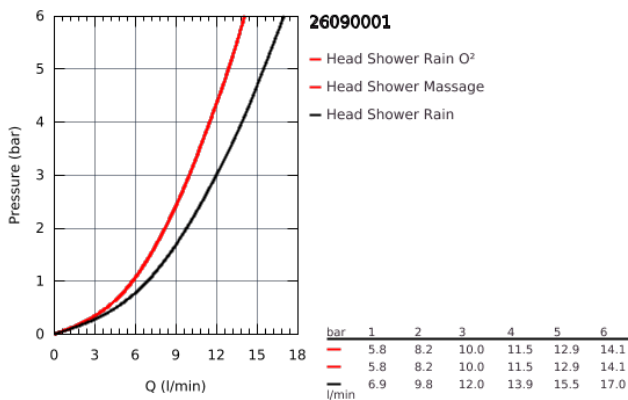

26 090 001 NEW TEMPESTA COSMOPOLITAN HEAD SHOWER SET 3 SPRAYS

PRODUCT DESCRIPTION

- GROHE Rain O2, Rain, Massage
- Ball joint +/- 15° rotatable
- shower arm with connection thread 1/2"
- escutcheon
- **GROHE DreamSpray** perfect spray pattern
- **GROHE StarLight** chrome finish
- **SpeedClean** anti-limescale system
- **Inner WaterGuide** for a longer life
- suitable for instantaneous heater