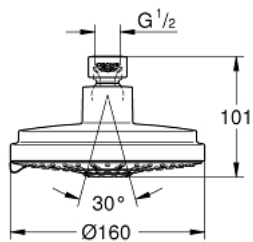

27 134 000 RAINSHOWER COSMOPOLITAN 160 HEAD SHOWER 4 SPRAYS

PRODUCT DESCRIPTION

- Colour: chrome
- Rain, Jet, Pure, Champagne spray
- Ø 160 mm
- ball joint with turning angle $\pm 15^\circ$
- connection thread $\frac{1}{2}$ "
- GROHE DreamSpray perfect spray pattern
- GROHE Long-Life finish
- SpeedClean anti-lime system
- suitable for instantaneous heater
- min. recommended pressure 0.5 bar
- The head shower is suitable for minimum flow rate of 7.5 l/min and a maximum of 25 l/min (DIN EN 1112). Minimum pressure > 1 bar, maximum 5 bar (DIN EN 1112).
- recommended for use with Rainshower shower arms

27 134 000 **RAINSHOWER COSMOPOLITAN 160 HEAD SHOWER 4 SPRAYS**

SPARE PARTS, July 2006 – spareParts.validDate.now

1: Fibre seal dia. Ø 18,5 x Ø 12 x 2 (Order-nr. 0138900M)

2: Dirt strainer (Order-nr. 0676800M)