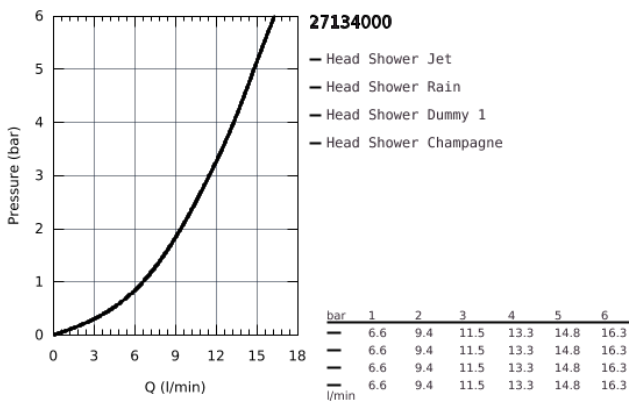

27 134 000 RAINSHOWER COSMOPOLITAN 160 HEAD SHOWER 4 SPRAYS

PRODUCT DESCRIPTION

- Colour: chrome
- Rain, Jet, Pure, Champagne spray
- Ø 160 mm
- ball joint with turning angle $\pm 15^\circ$
- connection thread $\frac{1}{2}$ "
- GROHE DreamSpray perfect spray pattern
- GROHE Long-Life finish
- SpeedClean anti-lime system
- suitable for instantaneous heater
- min. recommended pressure 0.5 bar
- The head shower is suitable for minimum flow rate of 7.5 l/min and a maximum of 25 l/min (DIN EN 1112). Minimum pressure > 1 bar, maximum 5 bar (DIN EN 1112).
- recommended for use with Rainshower shower arms

27 134 000 **RAINSHOWER COSMOPOLITAN 160 HEAD SHOWER 4 SPRAYS**

SPARE PARTS, July 2006 – spareParts.validDate.now

1: Fibre seal dia. Ø 18,5 x Ø 12 x 2 (Order-nr. 0138900M)

2: Dirt strainer (Order-nr. 0676800M)